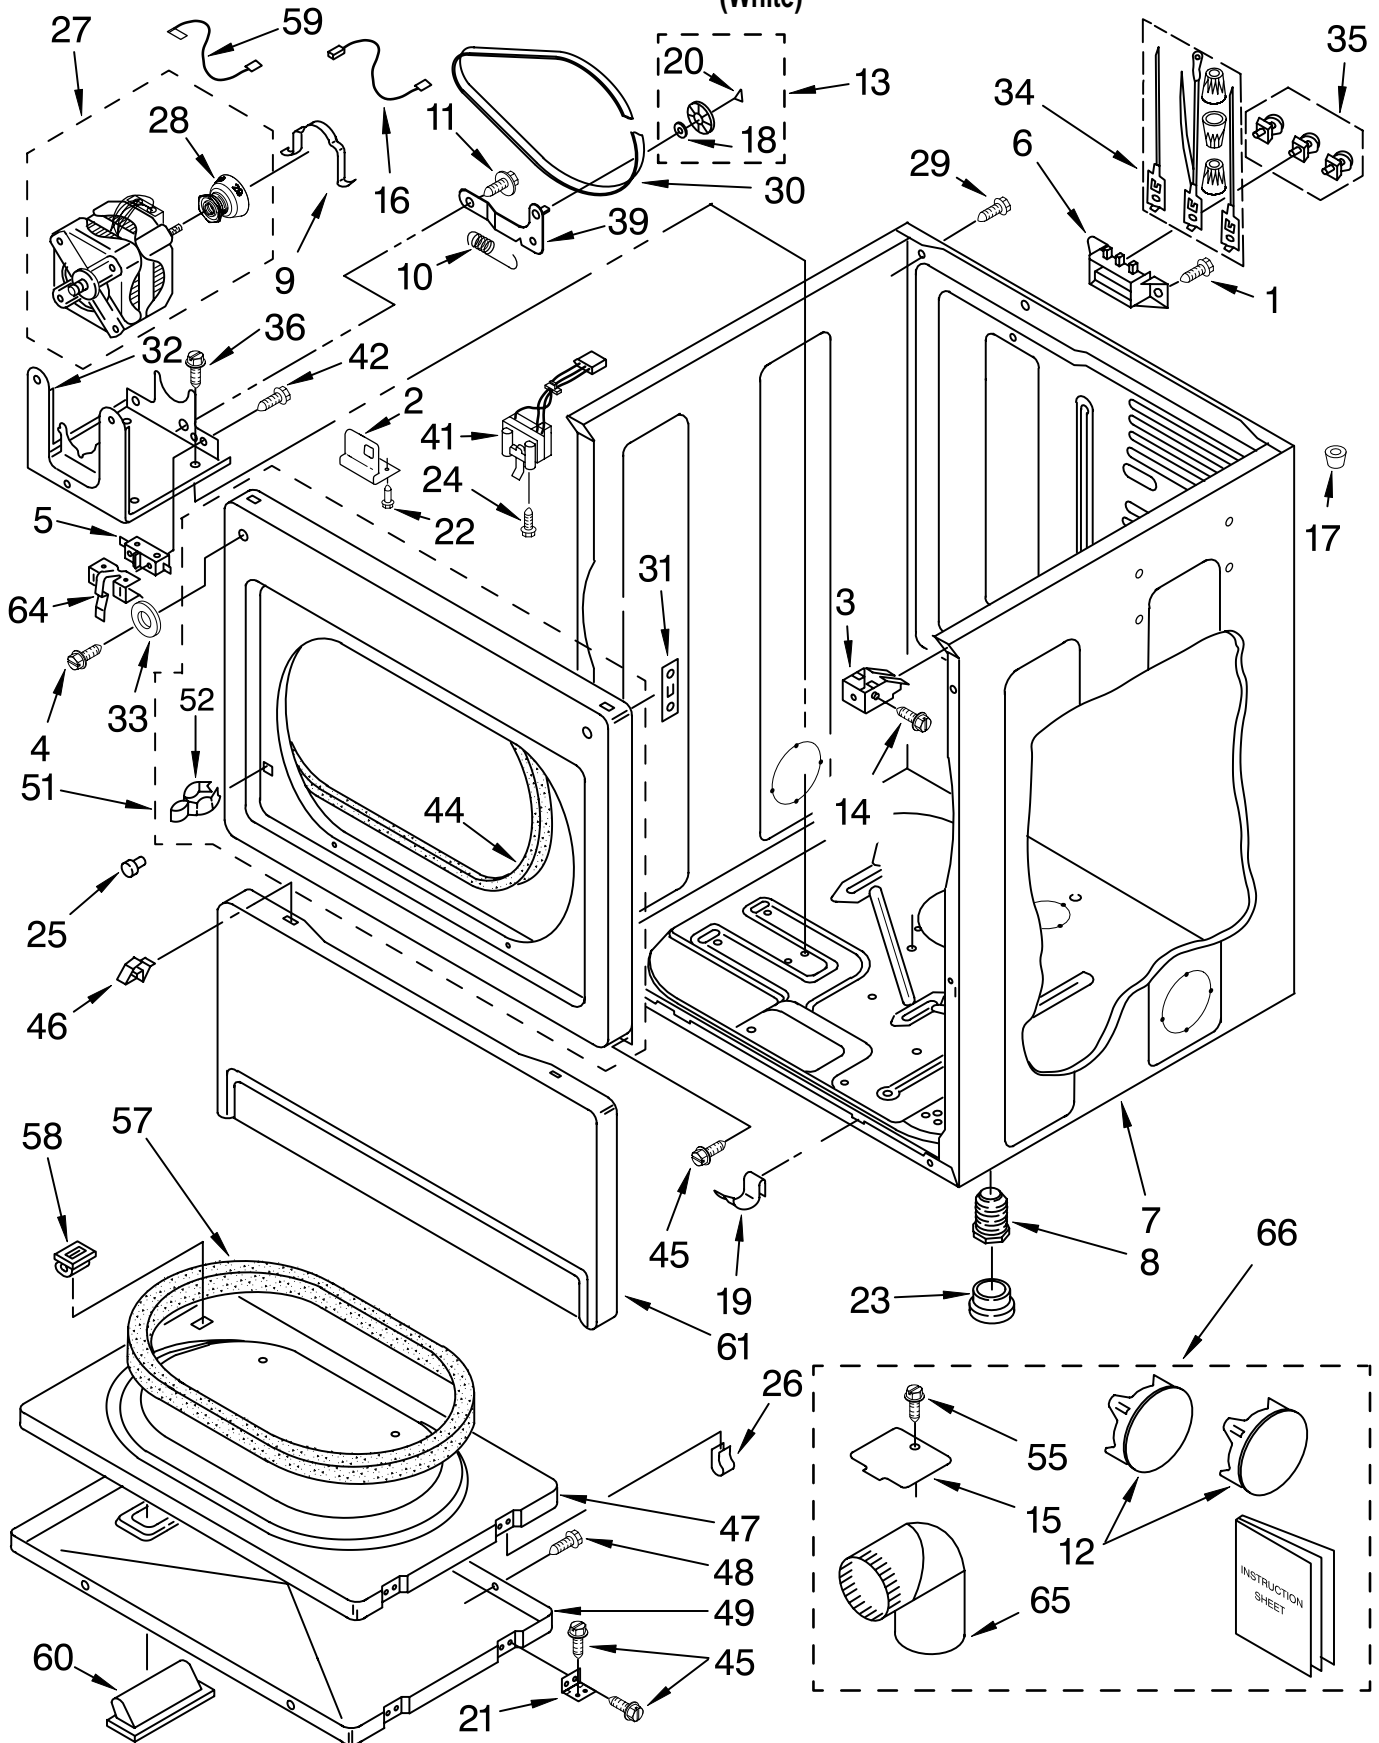

CABINET PARTS

For Model: CEM2750TQ0
(White)

FOR ORDERING INFORMATION REFER TO PARTS PRICE LIST

CABINET PARTS

For Model: CEM2750TQ0
(White)

Illus. No.	Part No.	DESCRIPTION	Illus. No.	Part No.	DESCRIPTION	Illus. No.	Part No.	DESCRIPTION
1	3393008	Screw, 10-16 x 1/2	22	63554	Rivet (2)	46	3388229	Retainer
2	3353948	Bracket, Lock	23	3391943	Boot, Foot	47	3392563	Door, Rear
3	3391846	Clip, Front Panel (2)	25	693152	Bumper	48	694091	Screw, 8-18 x 3/8
4	W10045050	Screw, 10-16 x 1/2	24	697773	Screw, 6-20 x 7/8	49	3387872	Door, Front
5	3394881	Switch, Broken Belt	26	3389249	Nut, "U" (4)	51	3393081	Front Panel
6	3397659	Block, Terminal	27	8538264	Motor Assembly (60 Hz.)	52	696144	Strike, Door
7	8310656	Cabinet	28	3389627	Pulley	55	3390647	Screw, 8-18 x 1/2
8	3392100	Foot, Dryer (Plastic)	29	8533974	Screw-Ground	57	3390735	Seal, Door
	279810	Foot - Optional (Extended Length Package Of 2) (Not Included)	30	3387610	Belt, Drive	58	3392538	Catch, Door Assembly
9	660658	Clamp, Motor (2)	31	3390902	Clip, Door Hinge (2)	59	3398948	Wire, Jumper
10	3387374	Spring, Idler	32	3387118	Bracket, Motor	60	3389522	Handle, Door
11	3389420	Retainer, Idler	33	3392186	Washer	61	697215	Panel, Toe
12	697750	Plug, Multivalent	34	279318	Terminal, Brass & Tinned (3) (Includes Ill. 35)	64	8066120	Lever, Snap Switch
13	3388672	Pulley Assembly	35	279393	Terminal Block Screw Kit (For Terminal Block)	65	279731	4" - 90° Elbow
14	3391915	Screw, 10-16 x 1	36	3390663	Screw, 10-16 x 1/2	Optional Parts Not Included		
15	3394331	Plate, Cover	39	3388674	Bracket, Idler	Dryer Exhaust Kit		
16	3394081	Wire, Belt Switch	41	3406109	Door Switch Assembly	(For Side & Bottom Venting)		
17	356674	Cone, Wedge	42	98129	Screw, 6-20 x 1-1/16	66	279818	White
18	233520	Washer, Thurst	44	3387242	Seal, Front Panel			
19	297092	Clip (2)	45	342055	Screw, 8-18 x 1/2			
20	690997	Tri-Ring						
21	3389247	Hinge And Pin (2)						

FOR ORDERING INFORMATION REFER TO PARTS PRICE LIST